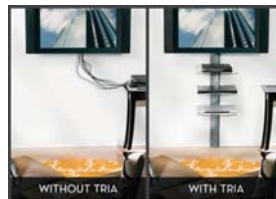

Tria

OmniMount, an innovator of A/V mounts and furniture for more than a quarter century, is the choice of professional installers and the brand most recommended by flat panel manufacturers. The Tria Series wall shelf systems offer hassle-free shelving and cable management solutions suitable for any environment and can be used with or without a flat panel. User-friendly features like adjustable shelves and paintable, trimable covers make them customizable for any application. Tria is a 3-shelf do-it-yourself solution that allows you to neatly organize components right under your flat panel without the need to run the connections through your wall.

The Tria Series

Tria

Tria 2

Tria 1

Easily snap covers onto spine to route and hide wires

BENEFITS

- Three fully adjustable shelves at 1" increments
- Integrated cable management hides wires
- Paintable and trimable covers
- Easy to install
- Can be used with or without flat panel

Tria

Black with black glass

BENEFITS

- Three fully adjustable shelves at 1" increments
- Integrated cable management hides wires
- Paintable and trimable covers
- Easy to install
- Can be used with or without flat panel

Box Contents	Qty
Wall plate	3
Wall plate extension	1
Shelf bracket	3
Glass shelf	3
Cable cover	3
End cap	1
Complete hardware kit	1
Instruction manual	1

OmniMount, an innovator of A/V mounts and furniture for more than a quarter century, is the choice of professional installers and the brand most recommended by flat panel manufacturers. The Tria Series wall shelf systems offer hassle-free shelving and cable management solutions suitable for any environment and can be used with or without a flat panel. User-friendly features like adjustable shelves and paintable, trimable covers make them customizable for any application. Tria is a 3-shelf do-it-yourself solution that allows you to neatly organize components right under your flat panel without the need to run the connections through your wall.