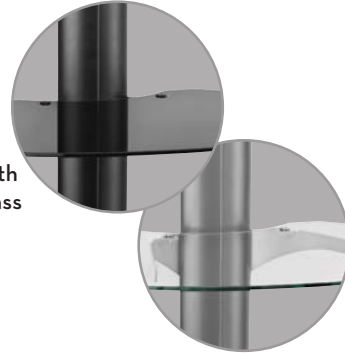

The Tria Series

Tria

Tria 2

Tria 1

Easily snap covers onto spine to route and hide wires

BENEFITS

- Three fully adjustable shelves at 1" increments
- Integrated cable management hides wires
- Paintable and trimable covers
- Easy to install
- Can be used with or without flat panel

SPECIFICATIONS

- 6mm tempered glass shelves
- 30 lbs (13.6 kg) maximum capacity per shelf
- Single-stud mounting
- Available in Black with black glass and Platinum with clear glass
- 17.5" w x 50" h x 16.5" d

Tria

Black with black glass

BENEFITS

- Three fully adjustable shelves at 1" increments
- Integrated cable management hides wires
- Paintable and trimable covers
- Easy to install
- Can be used with or without flat panel