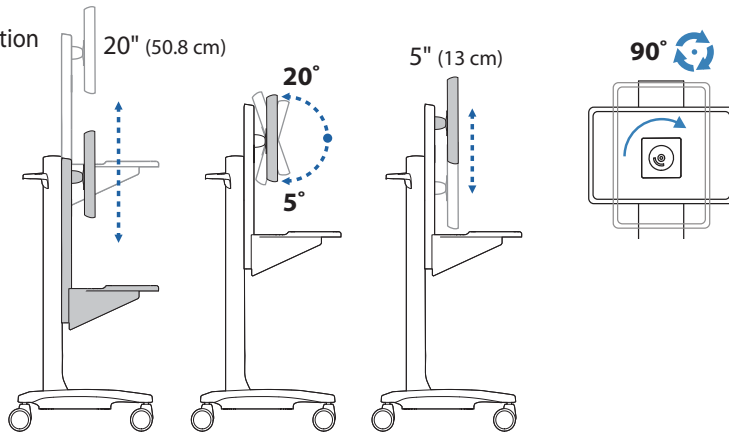

Mobile WorkSpace

LCD

Range of Motion

Maximum Weight Capacity

Laptop

Range of Motion

Maximum Weight Capacity

© 2009 Ergotron, Inc. rev. 03/19/2009 DIM-073 Content is subject to change without notification

APAC Sales

Tokyo, Japan
 www.ergotron.com
 info.apac@ergotron.com

Worldwide OEM Sales

www.ergotron.com
 info.oem@ergotron.com

Mobile WorkSpace

CPU Holder

Maximum Weight Capacity

<30 lbs. (13.6 kg)