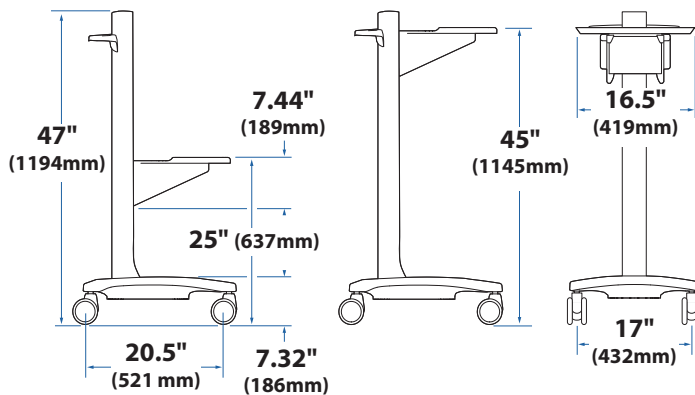

Mobile WorkSpace

LCD

Range of Motion

Maximum Weight Capacity

Laptop

Range of Motion

Maximum Weight Capacity

© 2009 Ergotron, Inc. rev. 03/19/2009 DIM-073 Content is subject to change without notification

APAC Sales

Tokyo, Japan
 www.ergotron.com
 info.apac@ergotron.com

Worldwide OEM Sales

www.ergotron.com
 info.oem@ergotron.com

Mobile WorkSpace

CPU Holder

Maximum Weight Capacity

<30 lbs. (13.6 kg)