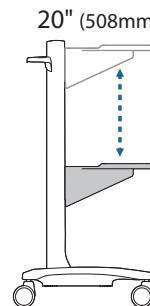

Mobile WorkSpace

LCD

Range of Motion

Maximum Weight Capacity

Laptop

Range of Motion

Maximum Weight Capacity

© 2009 Ergotron, Inc. rev. 03/19/2009 DIM-073 Content is subject to change without notification

APAC Sales

Tokyo, Japan
 www.ergotron.com
 info.apac@ergotron.com

Worldwide OEM Sales

www.ergotron.com
 info.oem@ergotron.com

Mobile WorkSpace

CPU Holder

Maximum Weight Capacity

<30 lbs. (13.6 kg)