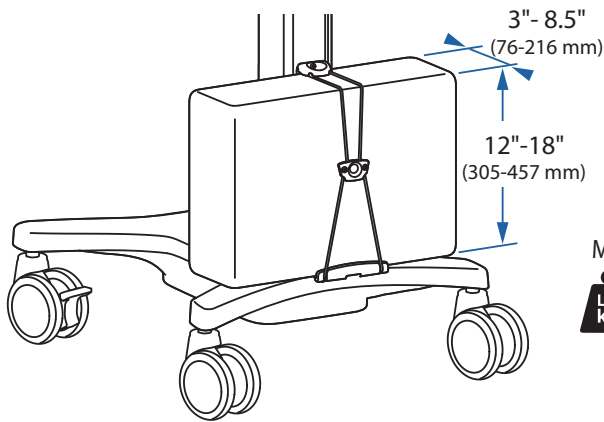

APAC Sales

Tokyo, Japan
 www.ergotron.com
 info.apac@ergotron.com

Worldwide OEM Sales

www.ergotron.com
 info.oem@ergotron.com

Mobile WorkSpace

CPU Holder

Maximum Weight Capacity

<30 lbs. (13.6 kg)