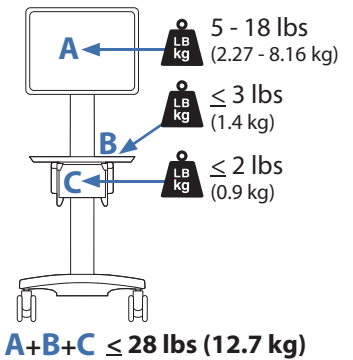

Mobile WorkSpace

LCD

Range of Motion

Maximum Weight Capacity

Laptop

Range of Motion

Maximum Weight Capacity

© 2009 Ergotron, Inc. rev. 03/19/2009 DIM-073 Content is subject to change without notification

APAC Sales

Tokyo, Japan
 www.ergotron.com
 info.apac@ergotron.com

Worldwide OEM Sales

www.ergotron.com
 info.oem@ergotron.com

Mobile WorkSpace

CPU Holder

Maximum Weight Capacity

<30 lbs. (13.6 kg)