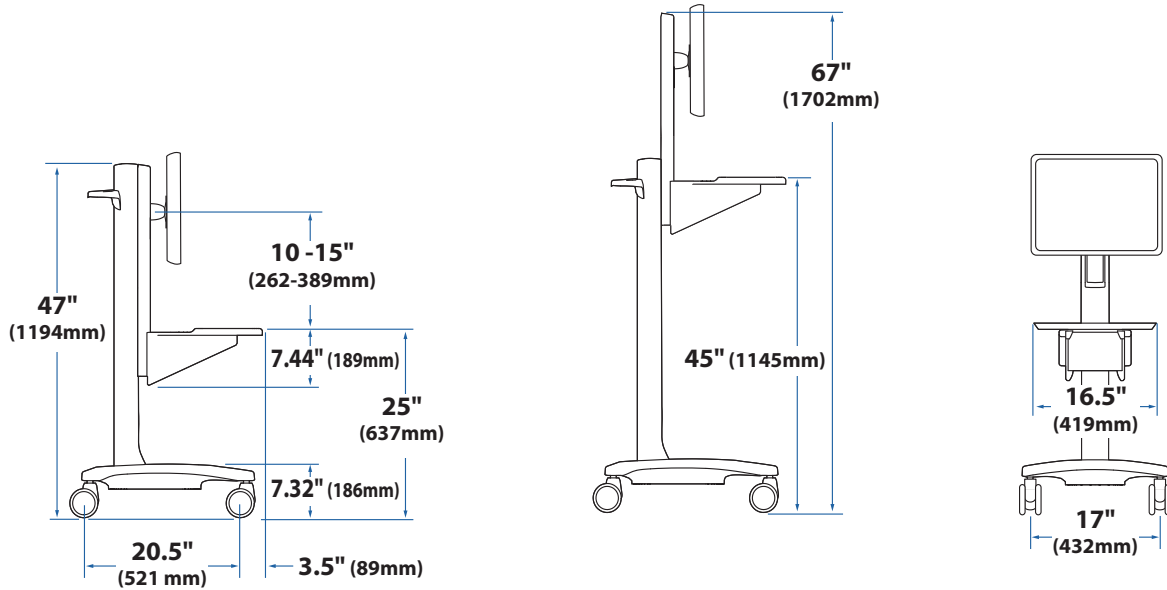

Mobile WorkSpace

LCD

Range of Motion

Maximum Weight Capacity

Laptop

Range of Motion

Maximum Weight Capacity

© 2009 Ergotron, Inc. rev. 03/19/2009 DIM-073 Content is subject to change without notification

APAC Sales

Tokyo, Japan
 www.ergotron.com
 info.apac@ergotron.com

Worldwide OEM Sales

www.ergotron.com
 info.oem@ergotron.com

Mobile WorkSpace

CPU Holder

Maximum Weight Capacity

<30 lbs. (13.6 kg)