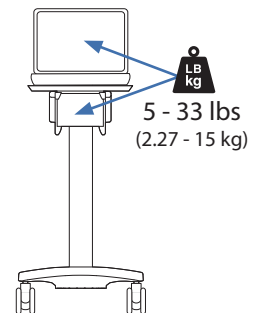

Mobile WorkSpace

LCD

Range of Motion

Maximum Weight Capacity

Laptop

Range of Motion

Maximum Weight Capacity

© 2009 Ergotron, Inc. rev. 03/19/2009 DIM-073 Content is subject to change without notification

APAC Sales

Tokyo, Japan
 www.ergotron.com
 info.apac@ergotron.com

Worldwide OEM Sales

www.ergotron.com
 info.oem@ergotron.com

Mobile WorkSpace

CPU Holder

Maximum Weight Capacity

<30 lbs. (13.6 kg)