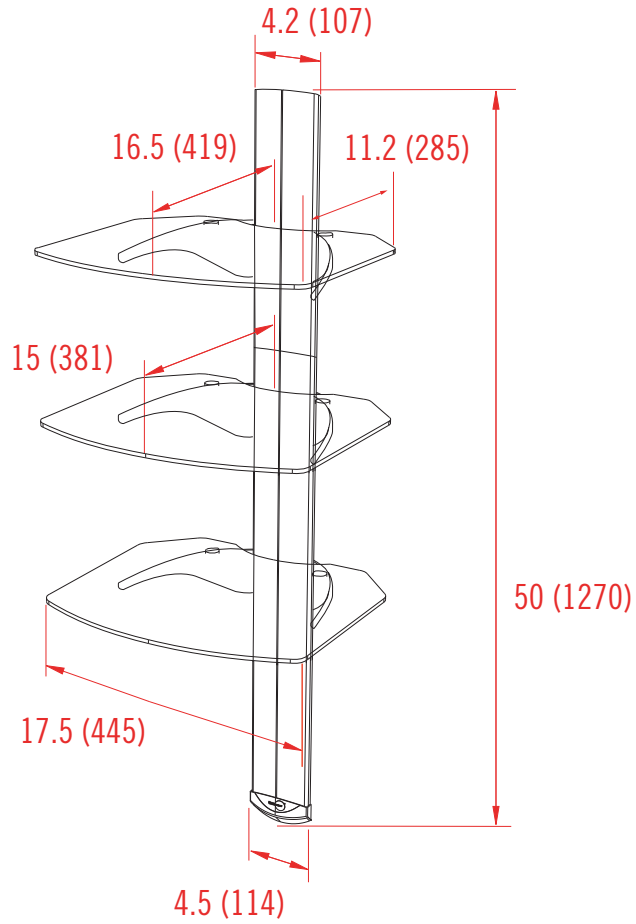

# Tria

Shelves are adjustable at 1" (25mm) increments

inches (mm)